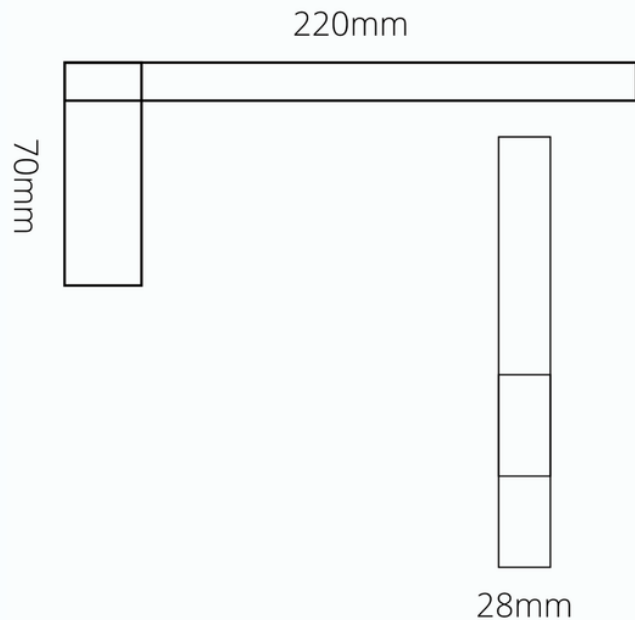

# BAFIOHTH - Fiona Chrome Hand Towel Holder

**BAFIOHTH : 220mm (L) x 28mm (H) x 70mm (W)**

## DIMENSIONS

Width: 70 mm, Length: 220 mm, Height: 28 mm

## DESCRIPTION

Our Fiona range has four different premium finishes for your bathroom with our High Gloss Chrome, Matte Black, Brushed Nickel and Gun Metal range styling your perfect designs.

- The Fiona Hand towel holder is a modern, High Gloss Chrome, bathroom hand towel holder
- 220mm long x 28mm high x 70mm deep
- It is constructed entirely from brass and features a high quality, High Gloss Chrome finish
- Weight: 465g
- Wall mounted design - product includes a fixing kit
- Combine with other products from our Fiona bathroom range to help create a sleek, contemporary bathroom design