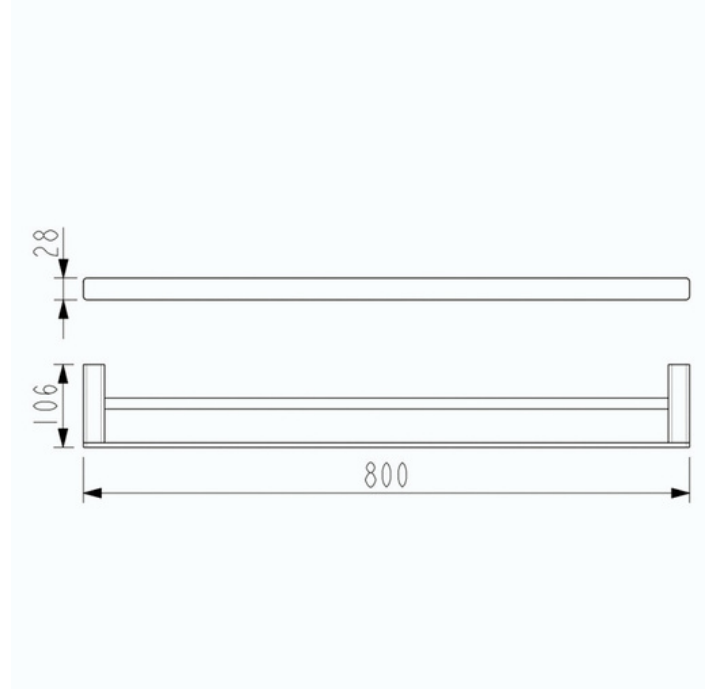

BAFIOTRD8GM - Fiona Gun Metal Double Towel Rail 800mm

DIMENSIONS

Length: 800 mm, Height: 28 mm, Width: 106 mm

DESCRIPTION

Smart. Practical. Lasting. This Gun Metal double towel rail has it all. Featuring clever, soft-square edges, 800mm length, and a solid brass construction, the Fiona Gun Metal double towel rail is the perfect addition to modernise your bathroom. It easily fits two large towels, giving plenty of space to dry after use. It is constructed with a PVD Gun Metal coating which is durable and longer-lasting than other types of coatings. This practical, enduring bathroom accessory is sure to elevate your design to the next level.

- 800mm long x 28mm high x 106mm deep
- Features a beautiful PVD Gun Metal on a solid brass construction
- Made to be wall mounted with the included fixing kit
- Also available in Matte Black, High Gloss Chrome and Brushed Nickel
- Combine with other accessories from the [Fiona gun metal range](#) to complete the look