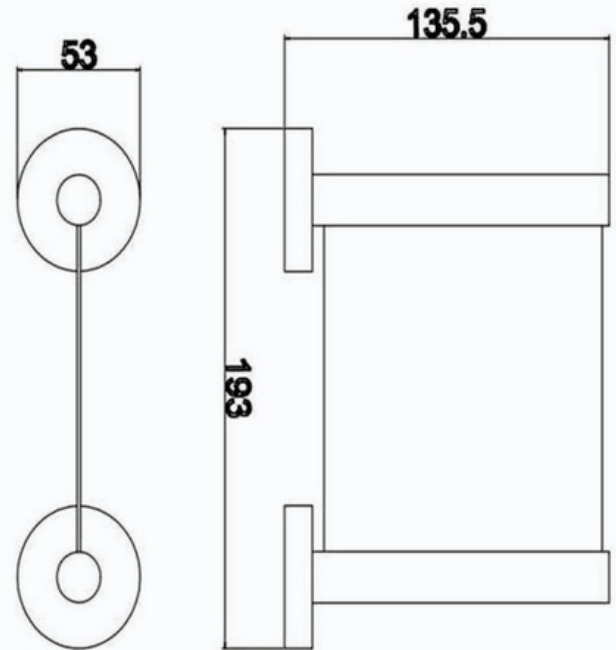

# BASOSHBG - Sofia Brushed Gold Soap Dish

**BASOSHB: 193mm (L) 135mm (W) 53mm (H)**

## DIMENSIONS

Width: 135 mm, Length: 193 mm, Height: 53 mm

## DESCRIPTION

- The Sofia is a modern, round, Brushed Gold, bathroom soap dish.
- It is constructed entirely from brass and features a high quality PVD Brushed Gold finish.
- Wall mounted design - product includes a fixing kit
- Length: 135 mm, Width: 173 mm, Height: 53 mm
- Combine with other products from our Sofia bathroom range to help create a sleek, contemporary bathroom design