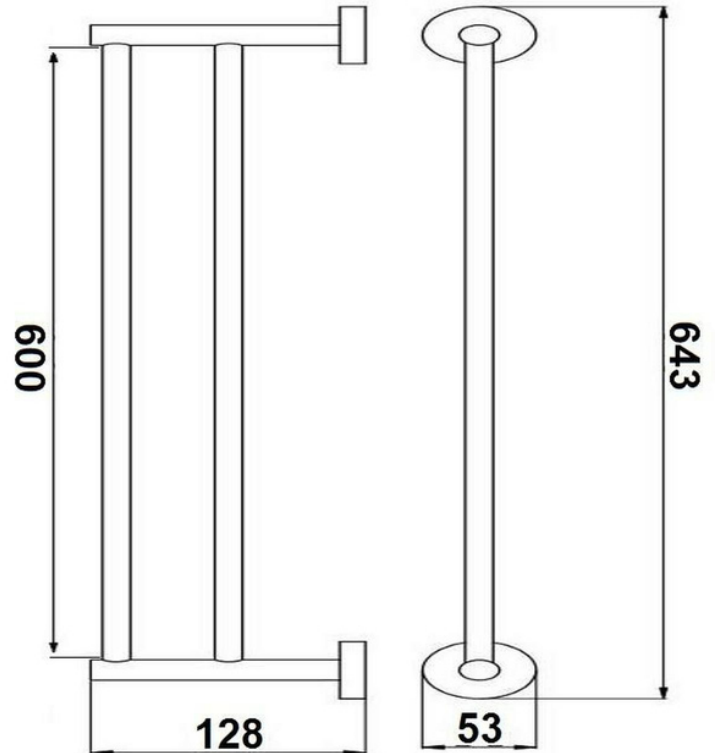

# BASOTRD6GM - Sofia Gun Metal Double Towel Rail 600mm

## DIMENSIONS

Width: 128 mm, Length: 645 mm, Height: 53 mm

## DESCRIPTION

From the Sofia range comes this sophisticated Gun Metal double towel rail. 600mm in length, it's the perfect size for a smaller bathroom whilst still allowing the user a good amount of space. The rail itself is made from sturdy brass with an excellent PVD Gun Metal finish that is long-lasting for the bathroom. Pair this practical, space-saving towel rail with matching bathroom tapware and accessories from our Sofia range to complete your contemporary style.

- Made to be wall-mounted with an included fixing kit
- Construction: solid brass and PVD Gun Metal finish
  - 645mm long from edge to edge
  - 53mm high x 128mm deep
  - 595mm from each centre fixing point (+/- 5mm)