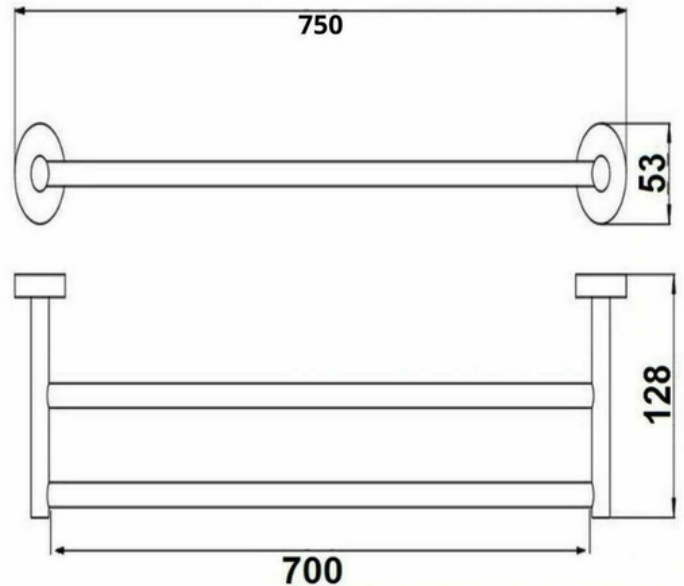

# BASOTRD75 - Sofia Chrome Double Towel Rail 750mm

**BASOTRD75B: 750mm (L) 128mm (W) 53mm (H)**

## DIMENSIONS

Length: 750 mm, Height: 53 mm, Width: 128 mm

## DESCRIPTION

The new Sofia Chrome range features this elegant, practical High Gloss Chrome double towel rail, 750mm in length. A wonderful addition to any bathroom, it perfectly fits two full sized towels, giving you plenty of drying and hanging space, whilst creating a sophisticated feel in your bathroom. It's finish is made to last so you won't need to worry about the colour fading, whilst the solid brass structure reflects its high-quality construction. Make your bathroom pop with this standout Chrome towel rail.

- The Sofia is a modern, round, Chrome, bathroom double towel rail
- 740mm from each centre fixing point
- It is constructed from solid brass and features a high quality, High Gloss Chrome finish.
- Includes fixing kit
- Combine with other products from our Sofia bathroom range to help create a sleek, contemporary bathroom design