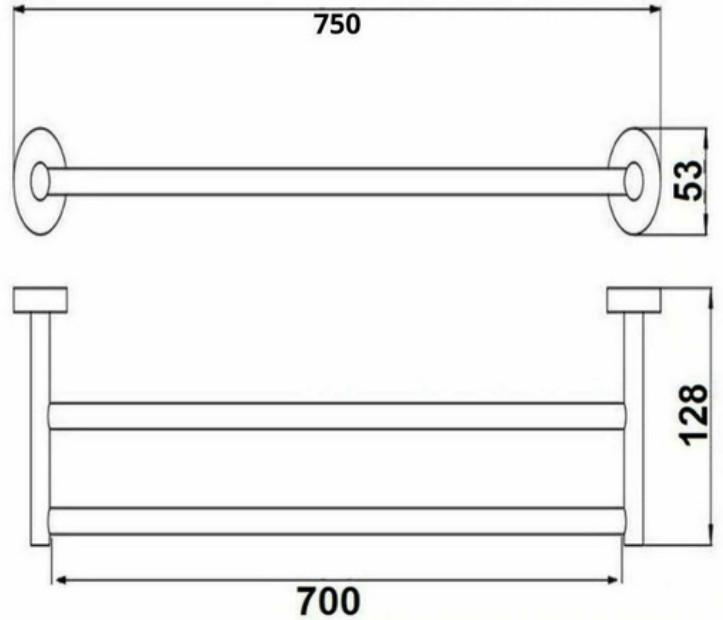

## 750mm

**BASOTRD75B: 750mm (L) 128mm (W) 53mm (H)**

### DIMENSIONS

Length: 750 mm, Height: 53 mm, Width: 128 mm

### DESCRIPTION

The popular Sofia range is accentuated in this elegantly designed Gun Metal double towel rail. It features a high quality PVD Gun Metal finish on solid brass construction, whilst its round design is modern but subtle, giving your bathroom a contemporary feel. It is 750mm long which is a perfect towel size, and the double rail lets you fit two towels into a small space so that it's practical but not overwhelmingly large. Pair with the rest of our Sofia range for a complete, elegant bathroom look.

- The Sofia is a modern, round, Gun Metal, bathroom double towel rail
- 740mm from each centre fixing point
- Includes fixing kit
- Constructed from solid brass and a high quality, PVD Gun Metal finish
- Combine with other products from our Sofia bathroom range to help create a sleek, contemporary bathroom design