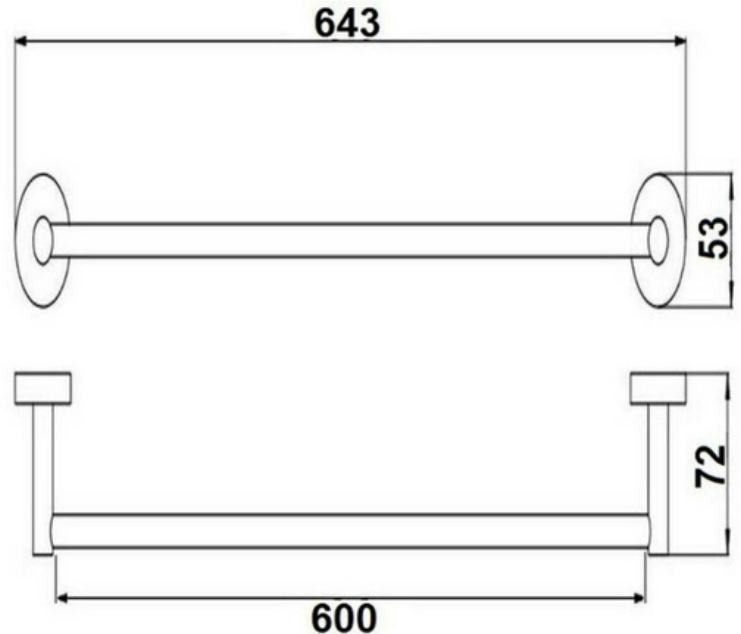

BASOTRS6 - Sofia Chrome Single Towel Rail 600mm

BASOTRS6B: 643mm (L) 72mm (W) 53mm (H)

DIMENSIONS

Length: 643 mm, Height: 53 mm, Width: 72 mm

DESCRIPTION

From our sophisticated Sofia range of bathroom accessories comes the 600 towel rail. Combining classic and contemporary styles, it features a single towel rail in the elegant round design of the Sofia range and with a glossy Chrome finish. The 600mm single towel rail is not too big that it takes up a whole wall, but not too small that you can't comfortably fit anything on the rail, it makes for a practical addition to any bathroom whilst maintaining a stylish Finish.

- For wall mounting only – comes with a fixing kit for this purpose
- Combine with other products from our Sofia bathroom range to help create a sleek, contemporary bathroom design
- 645mm long from edge to edge, 53mm high x 72mm deep
- 595mm from each centre fixing point (+/- 5mm)