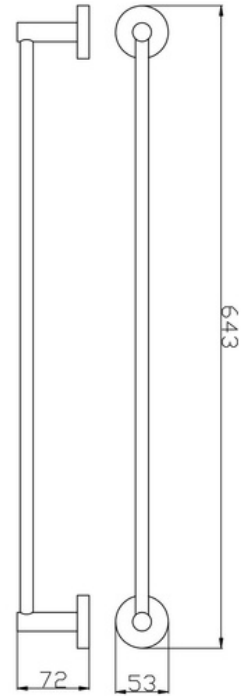

BASOTRS6GM - Sofia Gun Metal Towel Rail 600mm

DIMENSIONS

Width: 72 mm, Length: 645 mm, Height: 53 mm

DESCRIPTION

From our sophisticated Sofia range of bathroom accessories comes the 600mm single towel rail. Combining classic and contemporary styles, it features a single towel rail in the elegant round design and a PVD Gun Metal finish. The 600mm size is the perfect size, not too big that it takes up a whole wall, but not too small that you can't fit anything comfortably on the rail, it makes for a practical addition to any bathroom whilst maintaining a stylish finish.