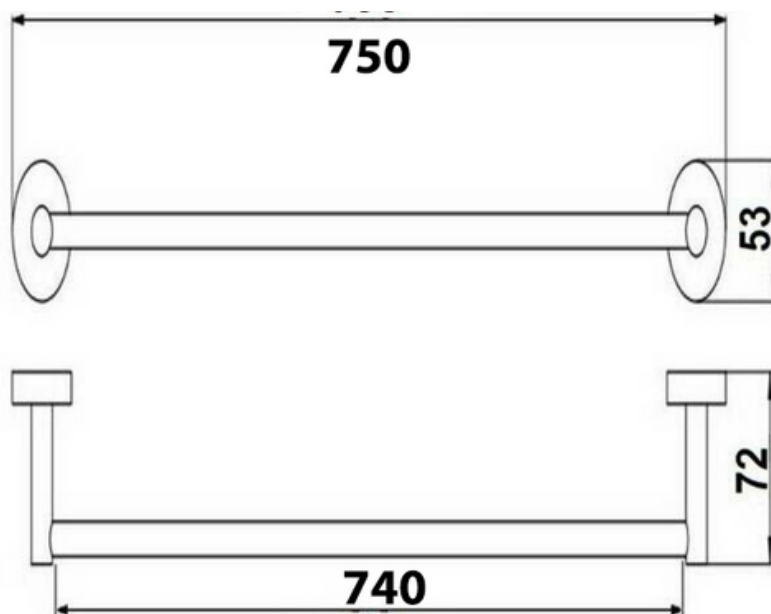

# BASOTRS75BN - Sofia Brushed Nickel Single Towel Rail 750mm

## DIMENSIONS

Length: 750 mm, Width: 72 mm, Height: 53 mm

## DESCRIPTION

Smart. Practical. Lasting. This brushed nickel towel rail has it all. Featuring clever, soft-square edges, 750mm length, and a solid brass construction, the Sofia Brushed Nickel single towel rail is the perfect addition to modernize your bathroom.

- The Sofia is a modern, round, Brushed Nickel, bathroom single towel rail
- 740mm from each centre fixing point
- It is constructed from solid brass and features a high quality, PVD Brushed Nickel finish
- Includes fixing kit
- Combine with other products from our Sofia bathroom range to help create a sleek, contemporary bathroom design