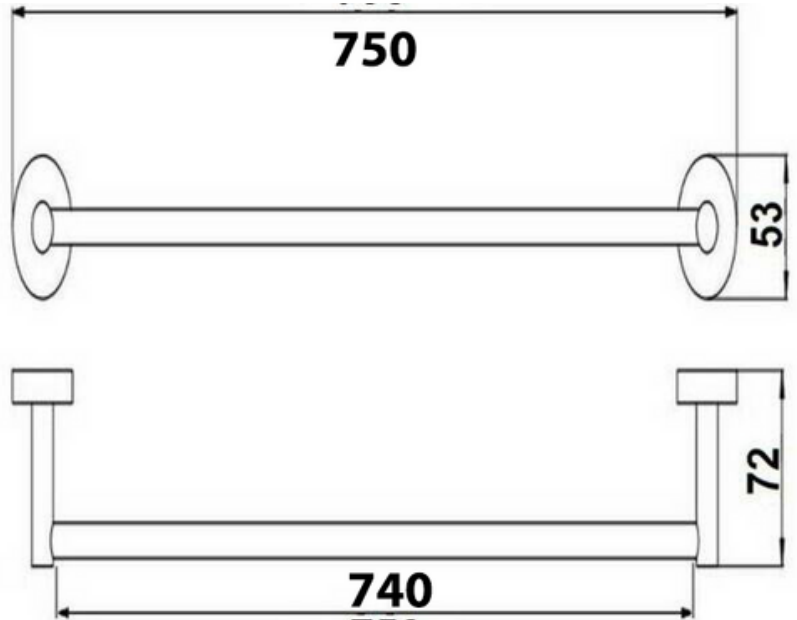

BASOTRS75GM - Sofia Gun Metal Single Towel Rail 750mm

DIMENSIONS

Length: 750 mm, Height: 53 mm, Width: 72mm

DESCRIPTION

Smart. Practical. Lasting. This Gun Metal towel rail has it all. Featuring clever, soft-round edges, 750mm length, and a solid brass construction, the Sofia Gun Metal single towel rail is the perfect addition to modernize your bathroom.

- The Sofia is a modern, round, Gun Metal, bathroom single towel rail
- 740mm from each centre fixing point
- It is constructed from solid brass and features a high quality, PVD Gun Metal finish
- Includes fixing kit
- Combine with other products from our Sofia bathroom range to help create a sleek, contemporary bathroom design