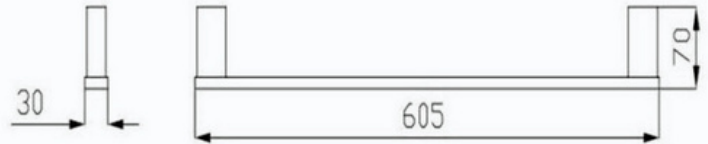

BASQTRS6B - Square Black Single Towel Rail 600mm

BASQTRS6B: 605mm (L) 70mm (W) 30mm (H)

DIMENSIONS

Length: 605 mm, Height: 30 mm, Width: 70 mm

DESCRIPTION

From the new Square black range comes this elegant wall mounted towel rail. At 600mm in length, it is just big enough to hang a towel comfortably but doesn't take up too much space – perfect for smaller bathrooms with little wall space. It features rounded square edges and a high-quality electroplated Matte Black to ensure lasting style.

- The Square is a modern, square, Matte Black, bathroom towel rail
- 605mm long x 30mm high x 70mm deep
- It is constructed from solid brass and features a high quality, electroplated Matte Black finish
- Wall mounted design - product includes a fixing kit
- Combine with other products from our Square bathroom range to help create a sleek, contemporary bathroom design