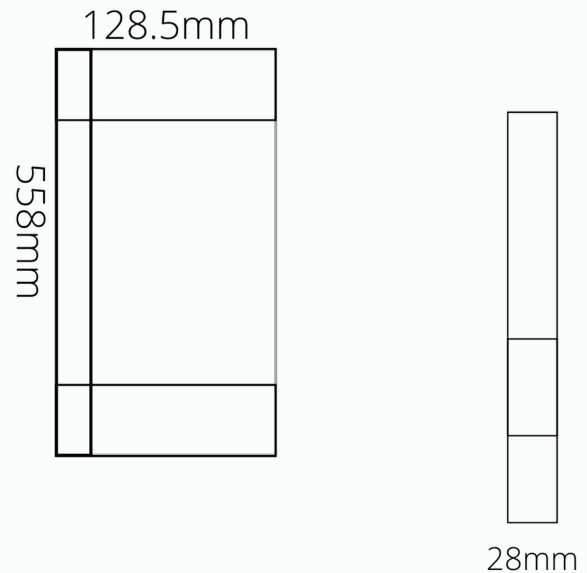

# BAFIOVSBN - Fiona Brushed Nickel Vanity Shelf

**BAFIOVS : 558mm (L) x 28mm (H) x 128.5mm (W)**

## DIMENSIONS

Length: 558 mm, Height: 28 mm, Width: 128.5 mm

## DESCRIPTION

The Fiona Brushed Nickel vanity shelf is a modern bathroom accessory that not only looks good but is highly functional as well. It features a sturdy glass shelf encased in a Fiona-styled square mounting unit with our brand-new PVD Brushed Nickel finish on a solid brass construction.

- 558mm long x 28mm high x 128mm deep
- Perfect for extra storage either in or out the shower
- Slightly rounded square edges for a soft yet sleek look
- The PVD Brushed Nickel finish gives a modern aesthetic that is guaranteed to last
- Fixing kit included for wall mounting