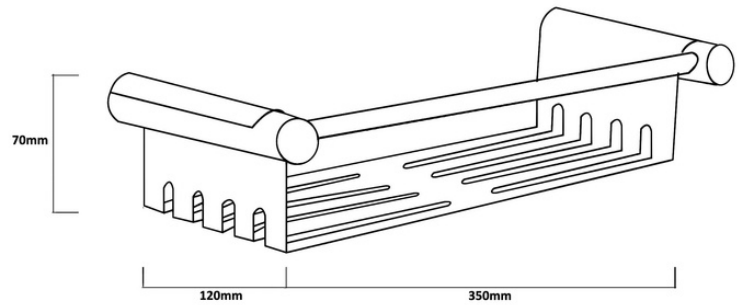

## DIMENSIONS

Length: 350 mm, Depth: 120 mm, Height: 70 mm

## DESCRIPTION

- Contemporary stainless steel deep shelf
- 350mm length x 120mm depth x 70mm height
- Removable shelf for easy cleaning
- Includes fixing kit
- 304, 18/10 grade stainless steel