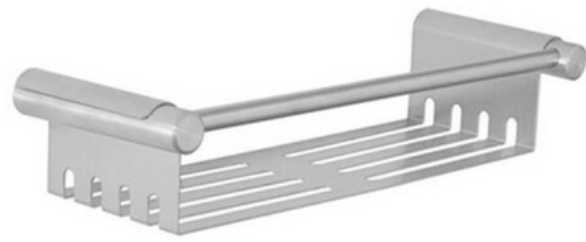

# BAGDS - Geo Stainless Steel Deep Shelf

## DIMENSIONS

Length: 350 mm, Depth: 120 mm, Height: 70 mm

## DESCRIPTION

- Contemporary stainless steel deep shelf
- 350mm length x 120mm depth x 70mm height
- Removable shelf for easy cleaning
- Includes fixing kit
- 304, 18/10 grade stainless steel