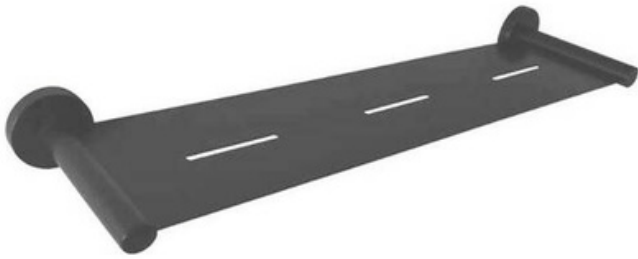

BASOVSB - Sofia Black Vanity Shelf

DIMENSIONS

Length: 544 mm, Height: 53 mm, Width: 135 mm

DESCRIPTION

The Sofia range brings you this modern Black bathroom vanity shelf. The Sofia vanity shelf has been constructed with solid brass and electroplated Matte Black finish making this shelf sturdy as well as stylish. Complete with a fixing kit for wall mounting, this vanity shelf has everything you need to complement your modern bathroom, whether you're replacing products or doing the whole bathroom renovation.

- Features electroplated Matte Black finish
- Sturdy brass construction
- Complete with fixing kit
- Keep the flow going with other stylish products from our Sofia bathroom range!

All Black Bathroom Accessories Finishes Are Covered By A 12 Month Warranty Period Only (Black Finished Accessories Will Invariably Chip Over Time)