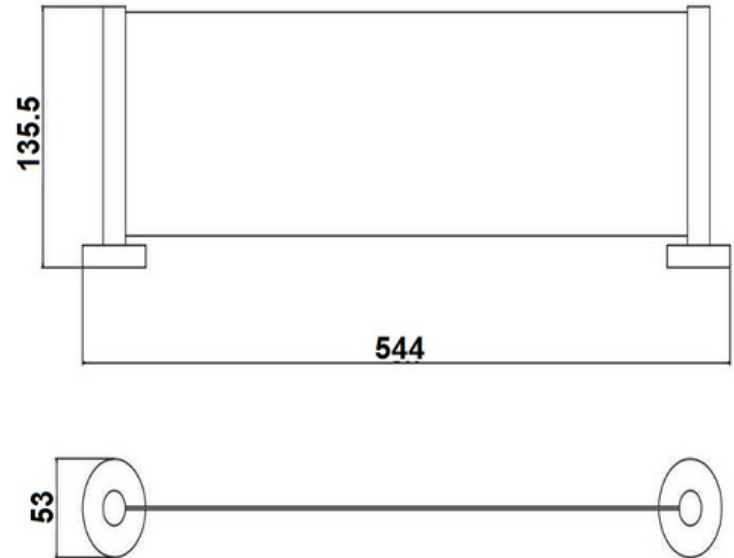

BASOVSB - Sofia Black Vanity Shelf

DIMENSIONS

Length: 544 mm, Height: 53 mm, Width: 135 mm

DESCRIPTION

The Sofia range brings you this modern Black bathroom vanity shelf. The Sofia vanity shelf has been constructed with solid brass and electroplated Matte Black finish making this shelf sturdy as well as stylish. Complete with a fixing kit for wall mounting, this vanity shelf has everything you need to complement your modern bathroom, whether you're replacing products or doing the whole bathroom renovation.