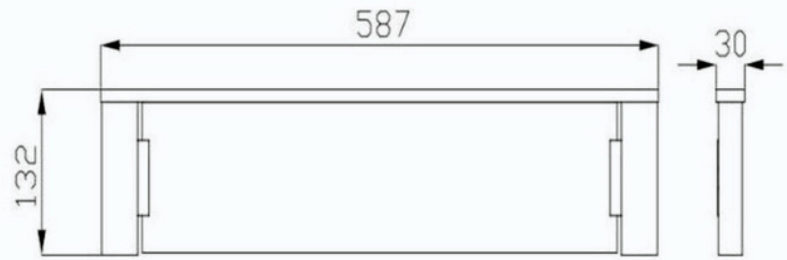

BASQVSB - Square Black Vanity Shelf

BASQVSB: 587 mm (L) 132 mm (W) 30 mm (H)

DIMENSIONS

Length: 587 mm, Height: 30 mm, Width: 132 mm

DESCRIPTION

- The Square Vanity Shelf is a modern, square, Matte Black finish, bathroom vanity shelf
- 587mm long x 30mm high x 132mm deep
- It is constructed from solid brass and features a high quality, electroplated Matte Black finish
- Includes fixing kit
- Combine with other products from our Square bathroom range to help create a sleek, contemporary bathroom design