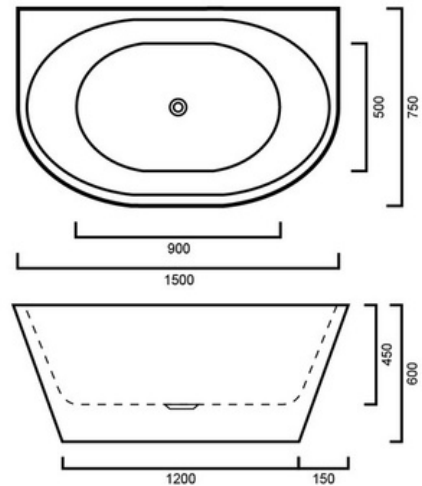

SWSOFIA1500 - Sofia White Freestanding Bath 1500 mm

SWSOFIA1500: 1500mm x 750mm x 450/600mm

DIMENSIONS

Length: 1500 mm, Depth: 600 mm, Width: 750 mm

DESCRIPTION

- The Sofia is a contemporary, round, white, back to wall, free standing bath
- 1500mm long x 750mm wide x 600mm high
- Gross weight (includes packaging): 51kg | Bath weight: 43kg
- Thin lip edge providing a sleek look whilst still providing a spacious and comfortable bathing experience
- Combine with an elegant floor mounted mixer or wall mounted spout for a modern bathroom design
- Double-ended design
- Made from Lucite™, the best quality acrylic available
- Lucite allows heat to be conserved in the bath for longer time periods
- Center 40mm waste outlet
- Plug and waste is not included in the price of the bath and needs to be purchased additionally