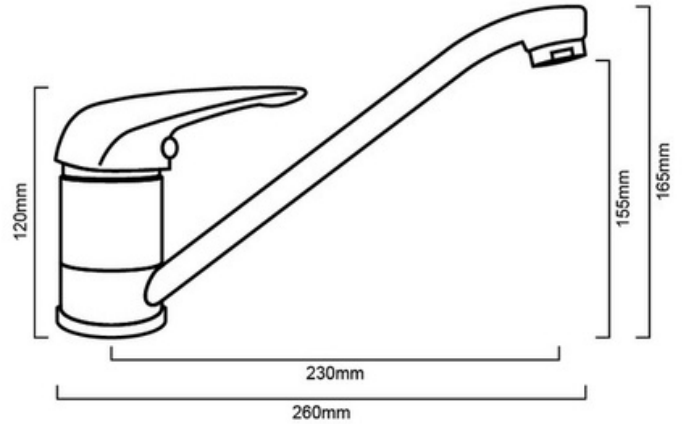

## DIMENSIONS

Length: 269 mm, Height: 165 mm, Reach: 230 mm

## DESCRIPTION

- The Cora is a traditional, round, single lever, chrome sink mixer
- It is constructed from solid brass and features a high gloss, chrome Finish
- 360° degree swivel spout
- Our high quality internal ceramic disc cartridge technology provides you a supportive but sturdy touch on the mixer which gives you adjustment over power and temperature
- This engine room of technology means greater performance and reliability on every use, we take care of it, so you don't have to worry about it
- This tap will fit into sink tap holes industry wide with it's 35mm size meaning you can accompany this mixer straight into your kitchen sink.