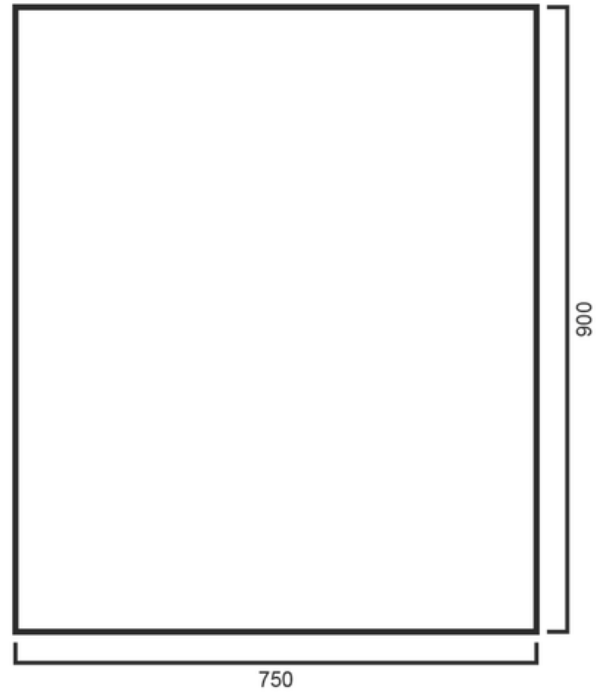

# VM750B - Bevelled-Edge Mirror 750mm

VM750B: 750mm x 900mm

## DIMENSIONS

Length: 750, Width: 900 mm

- Contemporary Bevelled-Edge Mirror
- 750mm width x 900mm height
- To be installed using neutral cure silicone