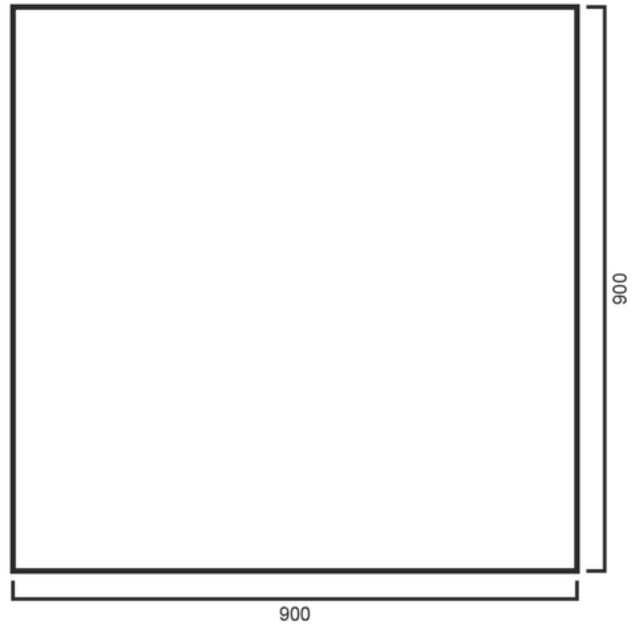

# VM900B - Bevelled-Edge Mirror 900mm

VM900B: 900mm x 900mm

## DIMENSIONS

Length: 900, Width: 900 mm

- Contemporary Bevelled-Edge Mirror
- 900mm width x 900mm height
- To be installed using neutral cure silicone