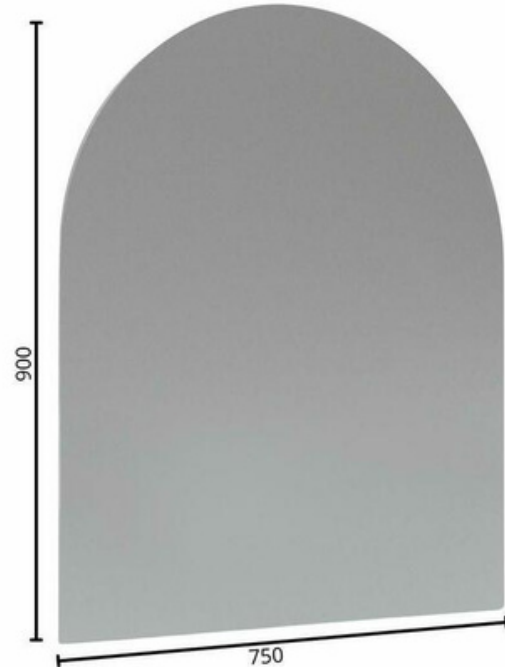

VMA750 - Arch Mirror 750mm

DIMENSIONS

Width: 750 mm, Height: 900 mm

DESCRIPTION

Our Arch Mirror range highlights the stunning and simple design to give you practicality with the premium feel, we love this contemporary mirror, and we hope you do to. Arch mirrors have been all the rage with their sophisticated style and ability to create the illusion of a higher ceiling opening the space.

- 750mm width x 900mm height
- Contemporary arch to showcase in any bathroom or ensuite
- To be installed using neutral cure silicone

WARRANTY INFORMATION

- 1 Year Replacement Product Warranty*
- Product replacement does not include installation or removal of the original product.
- Check product for damage before installation - installing a damaged product voids warranty.