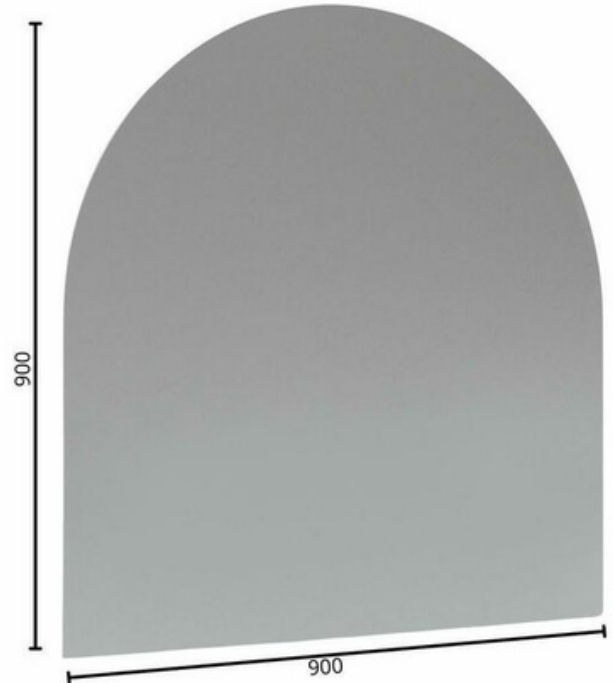

VMA900 - Arch Mirror 900mm

DIMENSIONS

Width: 900 mm, Height: 900 mm

DESCRIPTION

Our Arch Mirror range highlights the stunning and simple design to give you practicality with the premium feel, we love this contemporary mirror, and we hope you do to. Arch mirrors have been all the rage with their sophisticated style and ability to create the illusion of a higher ceiling opening the space.

- 900mm width x 900mm height
- Contemporary arch to showcase in any bathroom or ensuite.
- To be installed using neutral cure silicone

WARRANTY INFORMATION

- 1 Year Replacement Product Warranty*
- Product replacement does not include installation or removal of the original product.
- Check product for damage before installation - installing a damaged product voids warranty.