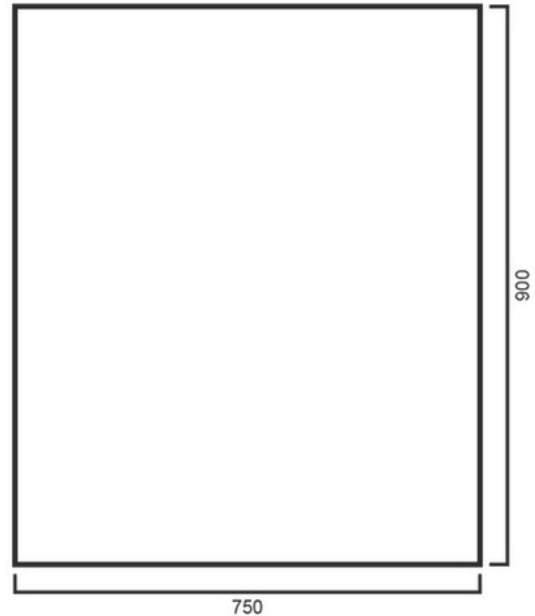

VMRC7590 - Round Corner Mirror 750mm x 900mm

750mm x 900mm

DIMENSIONS

Length: 750, Width: 900 mm

DESCRIPTION

Our new Round Corner Mirror range showcases the stunning and simple design to give you practicality with the premium feel, we love this contemporary mirror and we hope you do to. Rectangle mirrors have been all the rage with their sophisticated style and modern feel.

- Contemporary Round Corner Mirror
- 750mm width x 900mm height
- To be installed using neutral cure silicone

WARRANTY INFORMATION

- 1 Year Replacement Product Warranty*
- Product replacement does not include installation or removal of the original product.
- Check product for damage before installation - installing a damaged product voids warranty.