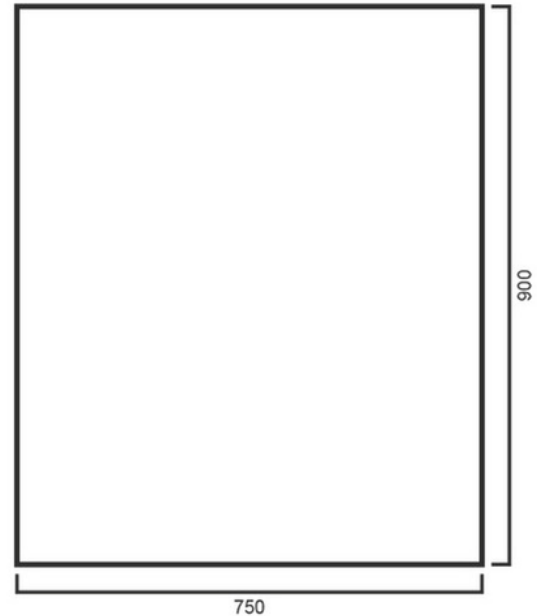

VMRC7590 - Round Corner Mirror 750mm x 900mm

750mm x 900mm

DIMENSIONS

Length: 750, Width: 900 mm

DESCRIPTION

Our new Round Corner Mirror range showcases the stunning and simple design to give you practicality with the premium feel, we love this contemporary mirror and we hope you do to. Rectangle mirrors have been all the rage with their sophisticated style and modern feel.

- Contemporary Round Corner Mirror
- 900mm width x 900mm height
- To be installed using neutral cure silicone

WARRANTY INFORMATION

- 1 Year Replacement Product Warranty*
- Product replacement does not include installation or removal of the original product.
- Check product for damage before installation - installing a damaged product voids warranty.