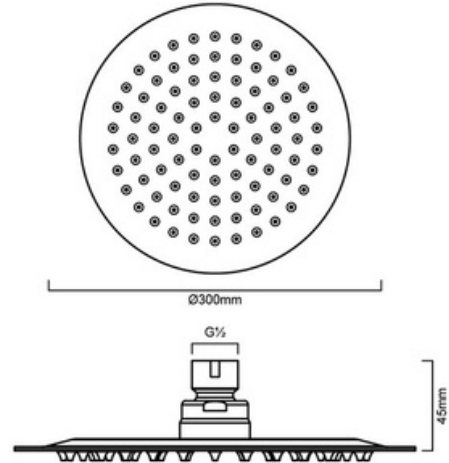

# HSARUBY300B - Ruby Black Stainless Steel Shower Head 300mm

HSARUBY300: Diameter: 300mm

## DIMENSIONS

Height: 45 mm, Length: 300 mm, Width: 300 mm

## DESCRIPTION

- The Ruby is a modern, round, black, stainless steel shower head
- Shower head diameter: 300mm
- Durable stainless steel design and construction completed by a Electroplated Matte Black finish
- Combine with a shower arm to create a functional, modern shower fixture