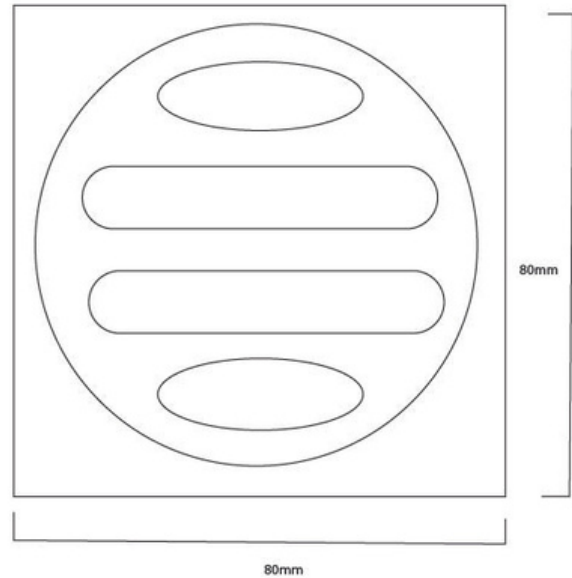

MA01059 - Square Floor Grate 80mm

DIMENSIONS

Length: 80 mm, Width: 80 mm

DESCRIPTION

- Contemporary square gate
- 80mm length x 80mm width
- 50mm tapered outlet
- High Gloss Chrome finish on brass construction