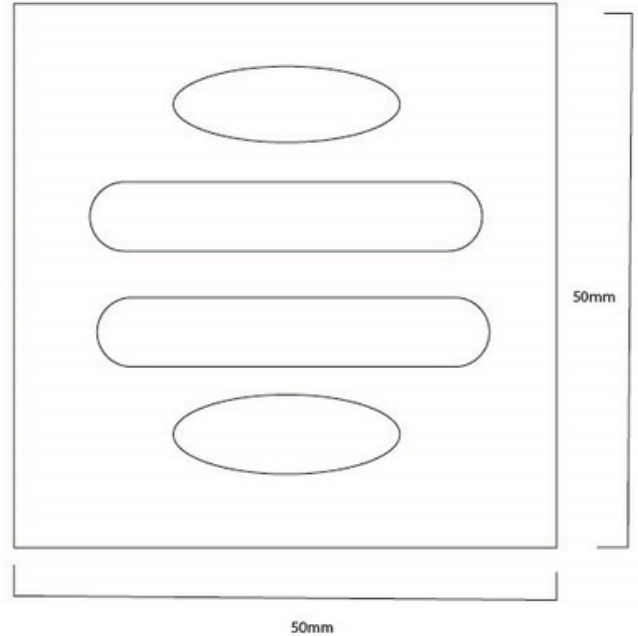

MA01060 - Square Floor Grate 50mm

DIMENSIONS

Length: 50 mm, Width: 50 mm

DESCRIPTION

- Contemporary square grate
- 50mm length x 50mm width
- High Gloss Chrome finish on brass construction

WARRANTY INFORMATION