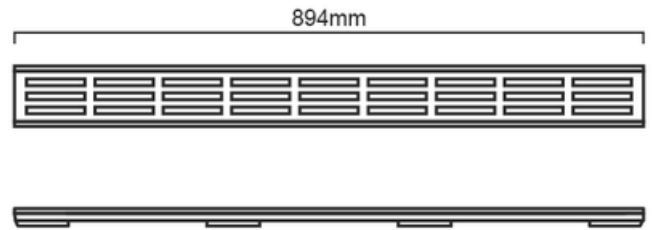

WSCG0800 - Floor Channel Grate 800mm

WSCG900: 900mm x 100mm

DIMENSIONS

Length: 800 mm, Width: 85 mm, Height: 74 mm

DESCRIPTION

- Contemporary square tile insert grate
- 800mm length x 85mm width
- 50mm outlet
- 316 marine grade stainless steel
- Watermark approved