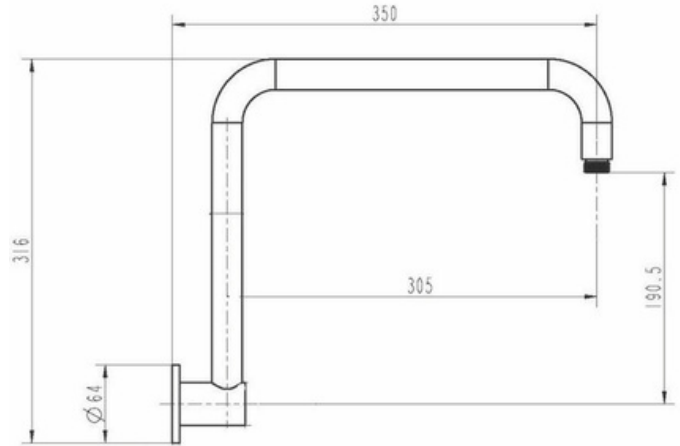

# HSAAJADGNC - Jade Chrome Shower Arm

**HSAAJADGNC: 350mm (L) x 316mm (H) x 305mm (R)**

## DIMENSIONS

Height: 316 mm, Length: 350 mm, Reach: 305 mm