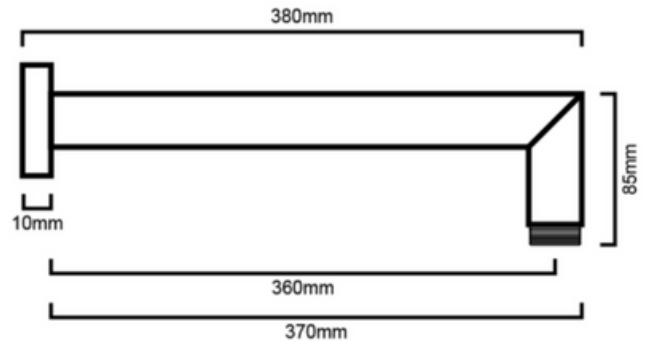

## DIMENSIONS

Length: 375 mm

- Contemporary round shower arm
- Combine with shower head to create a functional, modern shower fixture
- Reach : 375mm
- High Gloss Chrome finish on brass construction