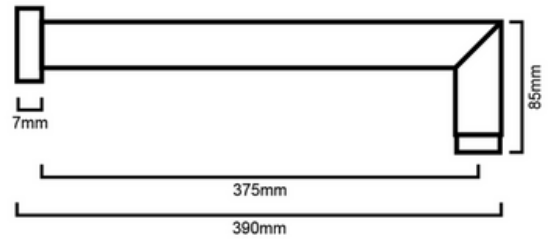

HSAAQUADRO - Quadro Chrome Shower Arm

HSAAQUADRO:

DIMENSIONS

Length: 400 mm, Height: 85 mm, Reach: 375 mm

DESCRIPTION

The Quadro Shower Arm is a luxurious and functional shower piece that works with our great range of showerheads. Its solid brass construction with a High Gloss Chrome finish combines incredible looks with reliability and strength. This shower arm is easy to install and with its efficient design, you can assure yourself it's time spent well. It really is beautiful in how simple it looks yet engaging in how quality it is

- The Quadro is a modern, square, chrome, shower arm
- 85mm high x 400 deep
- 375mm reach
- It is constructed from solid brass and features a High Gloss Chrome finish
- Wall-mounted design - product includes a fixing kit