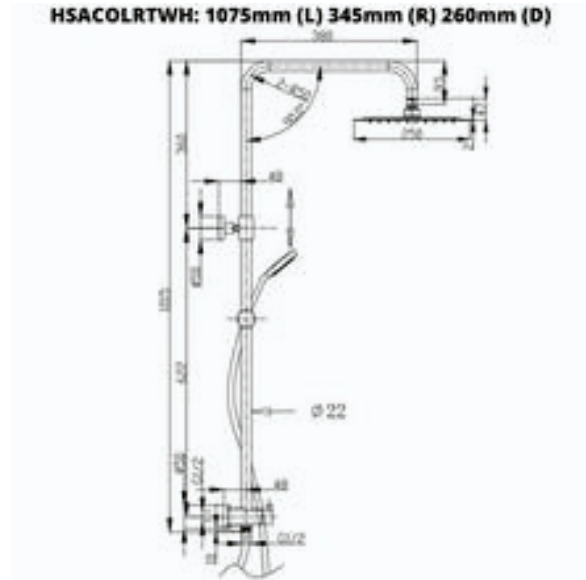

HSACOLRTWH - Round Chrome Double Hose Shower Column

DIMENSIONS

Height: 1075 mm, Arm Reach: 345 mm, Head Diameter: 260 mm

DESCRIPTION

- Contemporary functional, modern shower fixture
- Water outlet position not fixed - designed for offset outlet set out
- In-built diverter
- Height: 1075mm, Arm reach: 345mm, Head diameter: 260mm
- Chrome on brass construction
- Includes two 1.5 metre flexible hoses

WELS

WELS LPM 9

WELS Registration Code S13324

WELS Licence Number 1658

WELS Star Rating 3

WARRANTY INFORMATION

- 5 Year Replacement Product Warranty and 1 Year on Finishes
- Product replacement does not include installation or removal of the original product.
- Check product for damage before installation - installing a damaged product voids warranty.