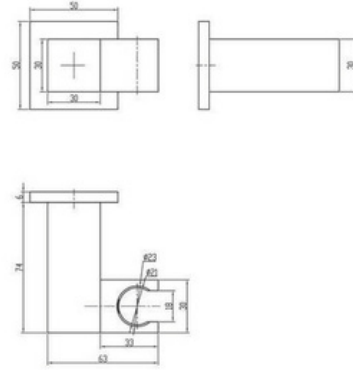

## DIMENSIONS

Length: 80 mm, Width: 63 mm