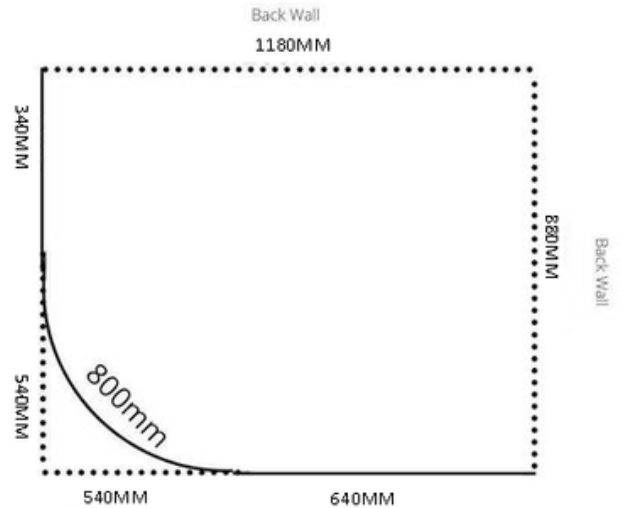

SWROUND1200 - Round Shower Cubicle 1200mm

DIMENSIONS

Length: 1180 mm, Width: 880 mm, Height: 2000mm

DESCRIPTION

- Contemporary, round, corner shower cubicle
- 1180mm long x 880mm wide x 2000mm high
- 6mm toughened safety glass, this security of stronger and thicker panels gives you greater protection
- The shower base is not included
- Measurements can vary due to the plumbness of your wall. If the wall is not straight up then the wall measurements can vary.
- This is perfect to partner with our range of Shower Accessories, Arms, Columns, Rails and Shower Combos
- We also have an extensive range of Wet Walls to provide the perfect backdrop to your shower

IMPORTANT NOTICE

- All pictures and drawings on this brochure are representational only, changes in the product may have occurred since the time of print.
- All prices on this brochure and The Sink Warehouse website are subject to change without notice.
- Measurements can vary due to the plumbness of your wall. If the wall is not straight up then the wall measurements can vary.