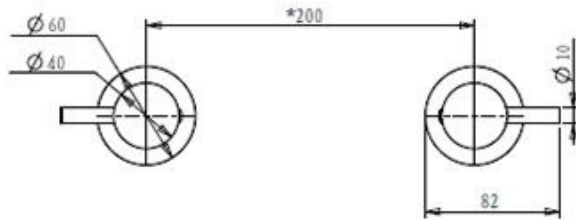

TAQBEWS - Bella Chrome Wall Spa Set

DIMENSIONS

Spout: Reach: 260 mm, Height: 310 mm, Length: 350 mm

Wall Stops: Length: 78 mm. Width: 50 mm

DESCRIPTION

- The Bella Wall Spa Tap Set is a modern, round, chrome, wall mounted spa spout and tap set
- It is constructed from solid brass and features a high gloss, chrome Finish
- Has a swivel spout
- Tapware includes ceramic disc cartridges for product longevity and has 1/4 turn functionality

WELS INFORMATION.

WEL LPM: 7.5L

WELS Registration Code: T17190

WELS License Number: 0418

WELS Star Rating: 4

WARRANTY INFORMATION

- 5 Year Replacement Product Warranty*
- Product replacement does not include installation or removal of the original product.
- Check product for damage before installation - installing a damaged product voids warranty.