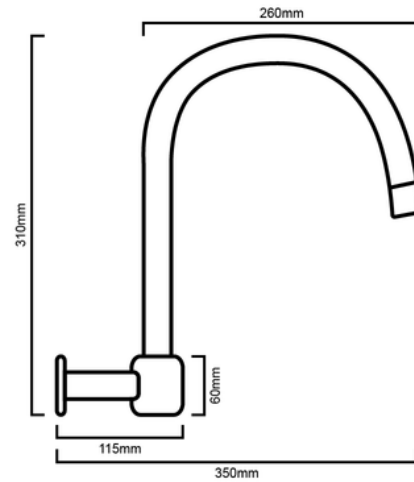

TAQBEWS - Bella Chrome Wall Spa Set

DIMENSIONS

Spout: Reach: 260 mm, Height: 310 mm, Length: 350 mm

Wall Stops: Length: 78 mm. Width: 50 mm

DESCRIPTION

- The Bella Wall Spa Tap Set is a modern, round, chrome, wall mounted spa spout and tap set
- It is constructed from solid brass and features a high gloss, chrome Finish
- Has a swivel spout
- Tapware includes ceramic disc cartridges for product longevity and has 1/4 turn functionality

WELS INFORMATION.

WEL LPM: 7.5L

WELS Registration Code: T17190

WELS License Number: 0418

WELS Star Rating: 4

WARRANTY INFORMATION

- 5 Year Replacement Product Warranty*
- Product replacement does not include installation or removal of the original product.
- Check product for damage before installation - installing a damaged product voids warranty.