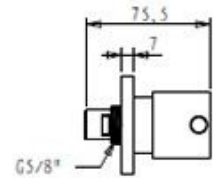

TAQBEWS - Bella Chrome Wall Spa Set

DIMENSIONS

Spout: Reach: 260 mm, Height: 310 mm, Length: 350 mm

Wall Stops: Length: 78 mm. Width: 50 mm

DESCRIPTION

- The Bella Wall Spa Tap Set is a modern, round, chrome, wall mounted spa spout and tap set
- It is constructed from solid brass and features a high gloss, chrome Finish
- Has a swivel spout
- Tapware includes ceramic disc cartridges for product longevity and has 1/4 turn functionality