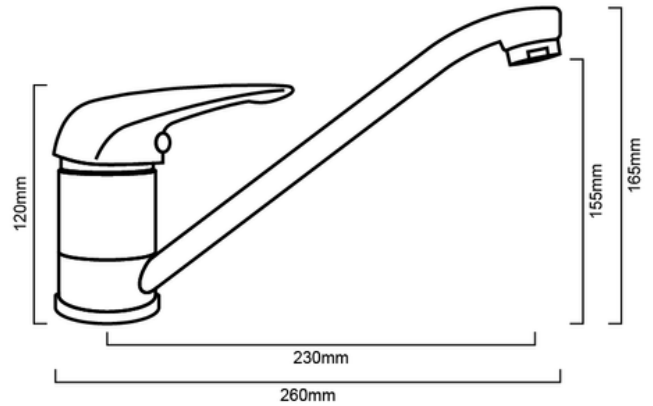

TAQCORSMC - Cora Chrome Sink Mixer

DIMENSIONS

Reach: 230mm, Height: 165mm, Length: 260mm, Width: 120 mm

DESCRIPTION

- The Cora Sink Mixer is a classic chrome kitchen mixer tap with a single lever and smart rounded design. Its construction is durable solid brass with a high-tech ceramic disc cartridge that gives this tap longevity and a smoother user experience compared to a standard rubber washer. Featuring a 360° degree swivel spout for fully functional use and a high gloss chrome Finish, this practical tap is perfect for any kitchen sink.
- Classic traditional style kitchen mixer tap to match any kitchen sink
- Incorporates intelligent ceramic disc technology for increased longevity and a smooth user experience
- Full 360° degree swivel spout, a necessary feature for a kitchen mixer tap
- This tap will fit into sink tap holes industry-wide with its 35mm size meaning you can accompany this mixer straight into your kitchen sink.

WELS INFORMATION

WELS LPM: 6L

WELS Licence Number: 1658

WELS Registration Code: T30108

WELS Star Rating: 5 Stars

WARRANTY INFORMATION

- 10-Year Cartridge Replacement Warranty / 5 Year Replacement Product Warranty / 1 Year Parts, Labour & Finishes
- Product replacement does not include installation or removal of the original product.
- Check product for damage before installation - installing a damaged product voids warranty.