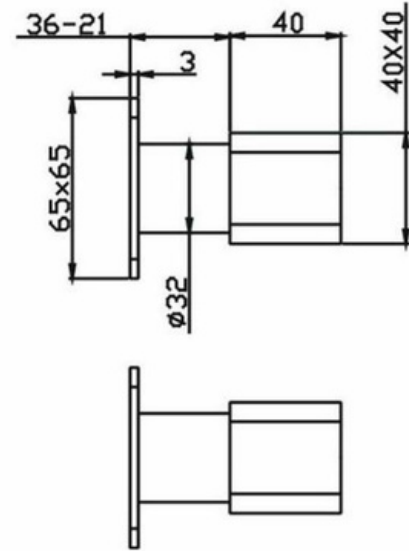

## DIMENSIONS

Depth: 175 mm, Handle: 40 mm x 40 mm, Plate: 65 mm x 65 mm

## DESCRIPTION

- The Fiona Wall Taps are a modern, square, chrome, wall mounted tap set
- It is constructed from solid brass and features a high quality, high gloss chrome finish
- Tapware includes ceramic disc cartridges for product longevity and has 1/4 turn functionality