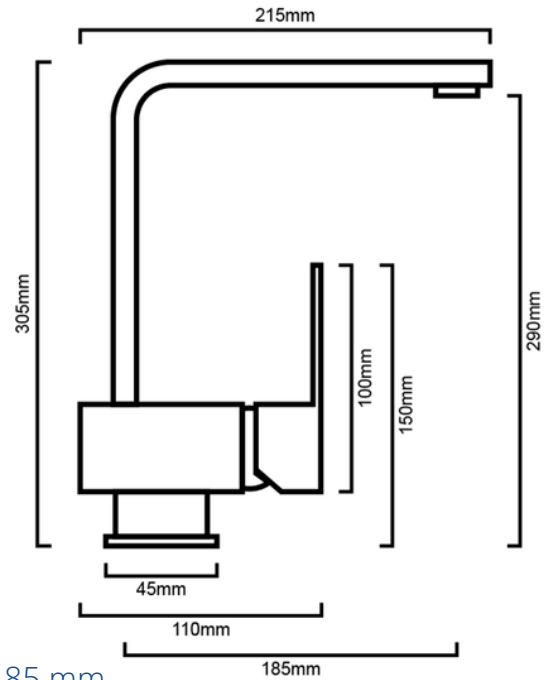

## DIMENSIONS

Reach: 215 mm, Height: 305 mm, Length: 110 mm, Reach: 185 mm

## DESCRIPTION

- The Loop is a contemporary, square, single lever, chrome, sink mixer
- It is constructed from solid brass and features a high gloss, chrome Finish
- 360° degree swivel spout
- Our high-quality internal ceramic disc cartridge technology provides you with a supportive but sturdy touch on the mixer which gives you adjustment over power and temperature
- This engine room of technology means greater performance and reliability on every use, we take care of it, so you don't have to worry about it
- This tap will fit into sink tap holes industry-wide with its 35mm size meaning you can accompany this mixer straight into your kitchen sink.