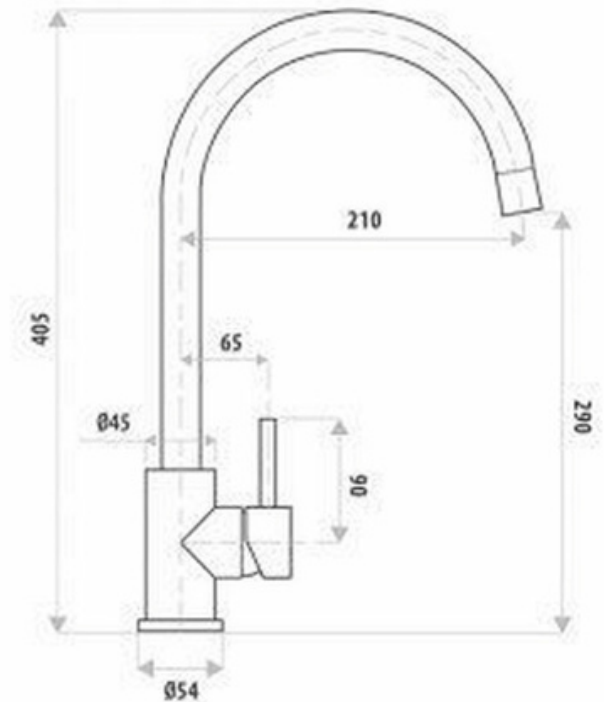

## DIMENSIONS

Length: 232 mm, Width: 54 mm, Reach: 210 mm, Height: 405 mm

## DESCRIPTION

- The Napa is traditional with a modern twist, round, single lever, gooseneck sink mixer
- It is constructed from solid brass and features a stainless steel
- Has a swivel spout base
- Incorporates ceramic disc cartridge technology for increased product longevity
- This tap will fit into sink tap holes industry-wide with its 35mm size meaning you can accompany this mixer straight into your kitchen sink.