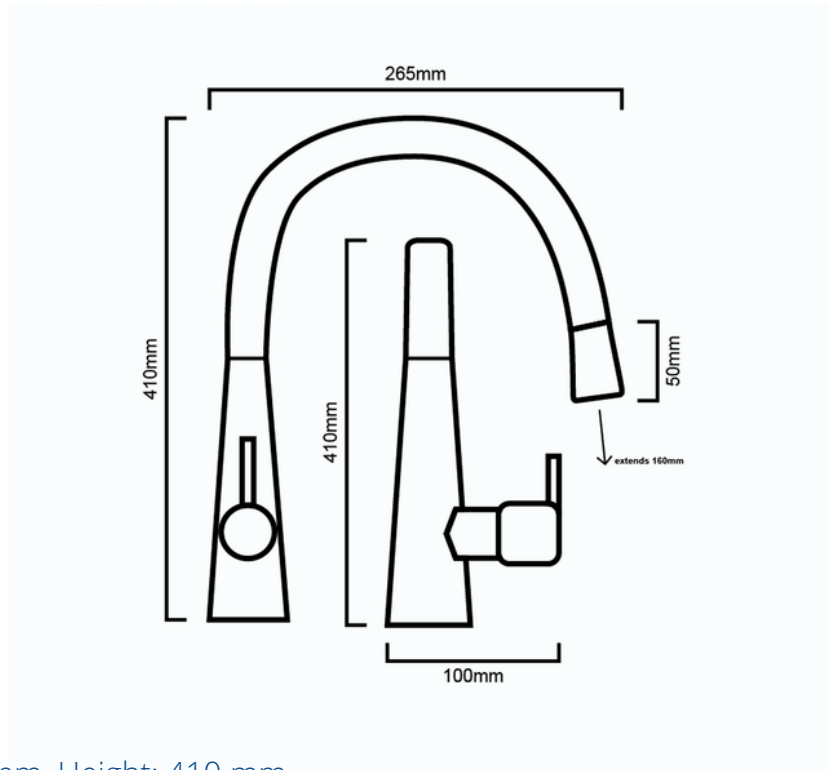

TAQPSAPSMGM - Sapphire Gun Metal Pullout Sink Mixer

DIMENSIONS

Length: 265 mm, Width: 100 mm, Reach: 240 mm, Height: 410 mm

DESCRIPTION

- The Sapphire is a modern, round, PVD Gun Metal finish, single lever, gooseneck sink mixer.
- It is constructed from solid brass and features a high quality, PVD Gun Metal finish
- 360° degree swivel spout
- Incorporates ceramic disc cartridge technology for increased product longevity

WELS INFORMATION

WELS LPM: 5.0L

WELS Registration Code: T32007 (V)

WELS Licence Number: 1658

WELS Star Rating: 5 Stars

WARRANTY INFORMATION

- 10 Year Cartridge Replacement Warranty / 5 Year Replacement Product Warranty / 1 Year Parts, Labour & Finishes
- Product replacement does not include installation or removal of the original product.
- Check product for damage before installation - installing a damaged product voids the warranty.