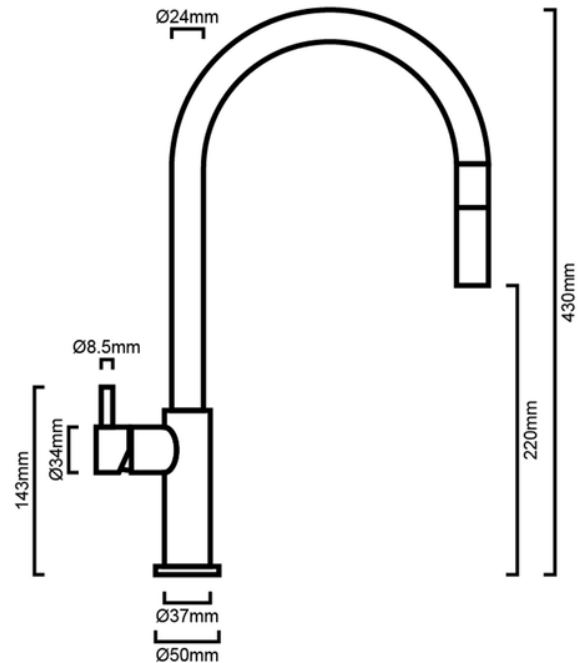

TAQRUBSMV - Ruby Chrome Pullout Sink Mixer

DIMENSIONS

Reach: 215 mm, Height: 280 mm, Length: 215 mm

DESCRIPTION

- The Ruby is a contemporary, round, chrome, single lever, pullout sink mixer
- It is constructed from solid brass and features a high gloss, chrome Finish
- Made in Italy
- Functional pullout spout, perfect for large or double bowl sinks
- Flexible handpiece with dual-function spray
- 360° degree swivel spout
- Our high-quality internal ceramic disc cartridge technology provides you with a supportive but sturdy touch on the mixer which gives you adjustment over power and temperature
- This tap will fit into sink tap holes industry-wide with its 35mm size meaning you can accompany this mixer straight into your kitchen sink.

WELS INFORMATION

WELS LPM: 6.0L

WELS Registration Code: T28331

WELS Licence Number: 0061

WELS Star Rating: 5 Stars

WARRANTY INFORMATION

- 10-Year Cartridge Replacement Warranty / 5 Year Replacement Product Warranty / 1 Year Parts, Labour & Finishes
- Product replacement does not include installation or removal of the original product.
- Check product for damage before installation - installing a damaged product voids the warranty.