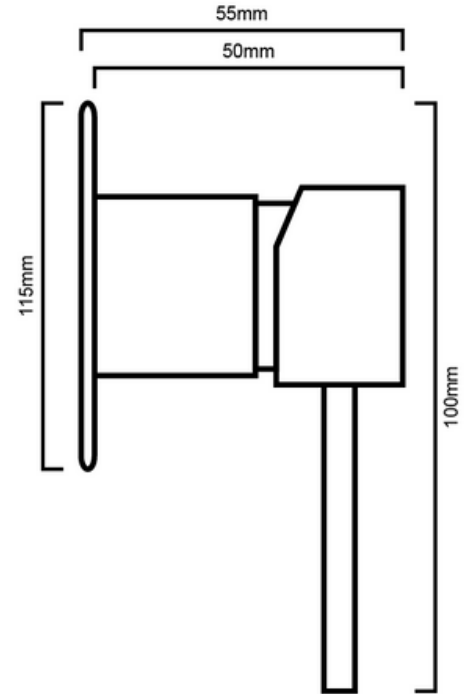

TAQSBSMB - Sofia Black Bath/Shower Mixer

DIMENSIONS

Height: 115 mm, Length: 50 mm.

DESCRIPTION

The Sofia bath shower mixer boasts a smart, streamlined design with a long thin handle guaranteed to add elegance to any bathroom.