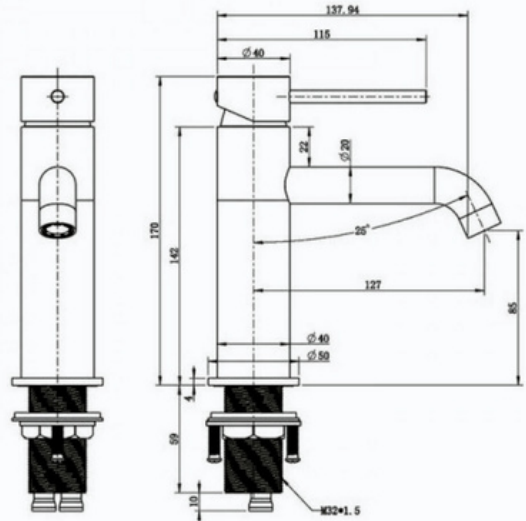

TAQSIAMBMBN - Siam Brushed Nickel Basin Mixer

TAQSIAMBMBN: 201mm (L) x 138mm (R) x 179mm (H)

DIMENSIONS

Reach: 138 mm, Height: 179 mm, Length: 201 mm

DESCRIPTION

- The Siam is a modern, round, PVD Brushed Nickel finish, single lever, basin mixer.
- It is constructed from solid brass and features a high quality, PVD Brushed Nickel finish
- Incorporates ceramic disc cartridge technology for increased product longevity
- This tap will fit into basin tap holes industry wide with it's 35mm size meaning you can accompany this mixer into your home.

WELS INFORMATION

WELS LPM: 4.0L

WELS Registration Code: T38070 (V)

WELS Licence Number: 1658

WELS Star Rating: 6 Stars

WARRANTY INFORMATION

- 10 Year Cartridge Replacement Warranty / 5 Year Replacement Product Warranty / 1 Year Parts, Labour & Finishes
- Product replacement does not include installation or removal of the original product.
- Check product for damage before installation - installing a damaged product voids warranty.