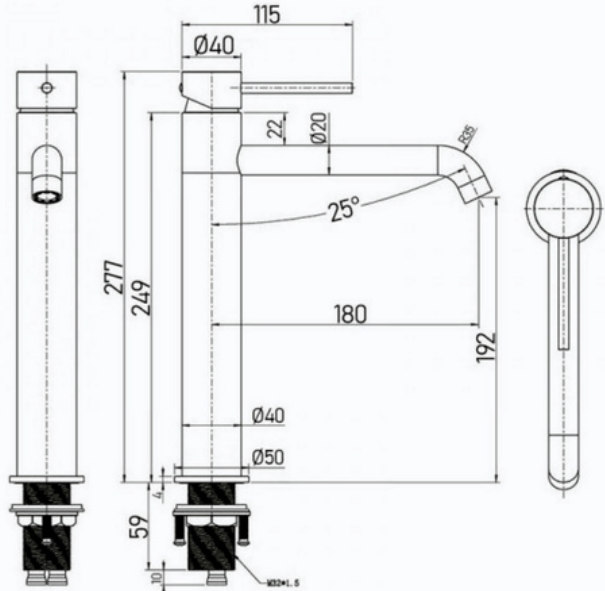

TAQSIAMBMEBG - Siam Brushed Gold Extended Basin Mixer

TAQSIAMBMEBG: 308mm (L) x 180mm (R) x 277mm (H)

DIMENSIONS

Reach: 277 mm, Height: 277mm, Length: 308 mm

DESCRIPTION

- The Siam is a modern, round, PVD Brushed Gold, single lever, extra high basin mixer.
- It is constructed from solid brass and features a high quality, PVD Brushed Gold finish
- Incorporates ceramic disc cartridge technology for increased product longevity
- This tap will fit into basin tap holes industry-wide with its 35mm size meaning you can accompany this mixer into your home.

WELS INFORMATION

WELS LPM: 6.5L

WELS Licence Number: 1658

WELS Registration Code: T38069 (V)

WELS Star Rating: 4 Stars

WARRANTY INFORMATION

- 10 Year Cartridge Replacement Warranty / 5 Year Replacement Product Warranty / 1 Year Parts, Labour & Finishes
- Product replacement does not include installation or removal of the original product.
- Check product for damage before installation - installing a damaged product voids warranty.