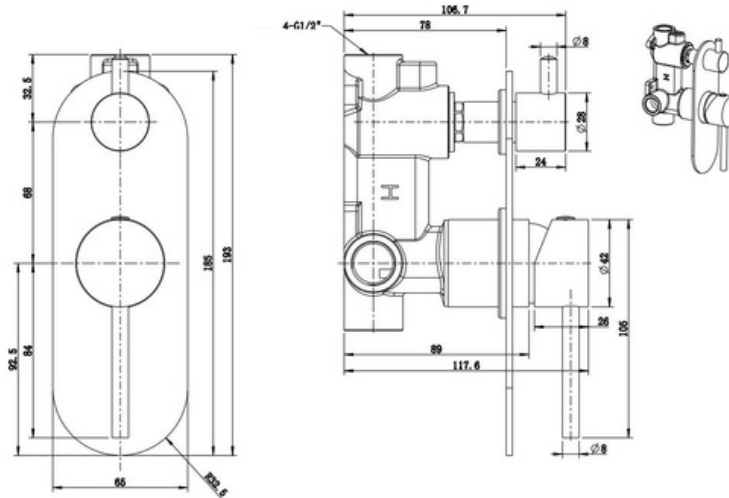

TAQSIAMBSD - Siam Chrome Bath/Shower Mixer With Diverter

DIMENSIONS

Height: 140 mm, Width: 140 mm

DESCRIPTION

- Solid brass construction with a high gloss chrome finish.
- Incorporates a quality ceramic disc cartridge with a whopping 10-year warranty
- Also available in the ever-popular matte black, brushed nickel, brushed gold and gun metal..

IMPORTANT NOTICE

- It is strongly recommended that any cut-outs made to your bench top is made based on the individual product dimensions.
- All pictures and drawings on this brochure are representational only, changes in the product may have occurred since time of print.
- All prices on this brochure and The Sink Warehouse website are subject to change without notice