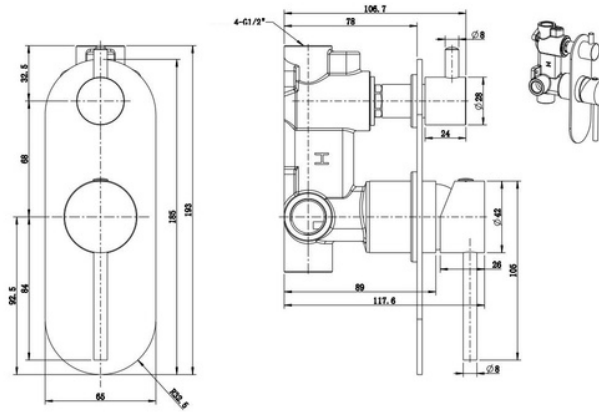

TAQSIAMBSDDB - Siam Black Bath/Shower Mixer With Diverter

DIMENSIONS

Height: 140 mm, Width: 140 mm

DESCRIPTION

- Solid brass construction with a black finish.
 - Incorporates a quality ceramic disc cartridge with a whopping 10-year warranty
 - Also available in the ever-popular high gloss chrome, brushed nickel, brushed gold and gun metal.
- All Black Bathroom Accessories Finishes Are Covered By A 12 Month Warranty Period Only (Black Finished Accessories Will Invariably Chip Over Time)
- You need to be aware that all electroplated black finishes are susceptible to chipping and flaking over time. The finish is only covered by a twelve month warranty even though the product itself may have a five year warranty. We recommend a safer alternative is to look at the gun metal range.

IMPORTANT NOTICE

- It is strongly recommended that any cut-outs made to your bench top is made based on the individual product dimensions.
- All pictures and drawings on this brochure are representational only, changes in the product may have occurred since time of print.
- All prices on this brochure and The Sink Warehouse website are subject to change without notice