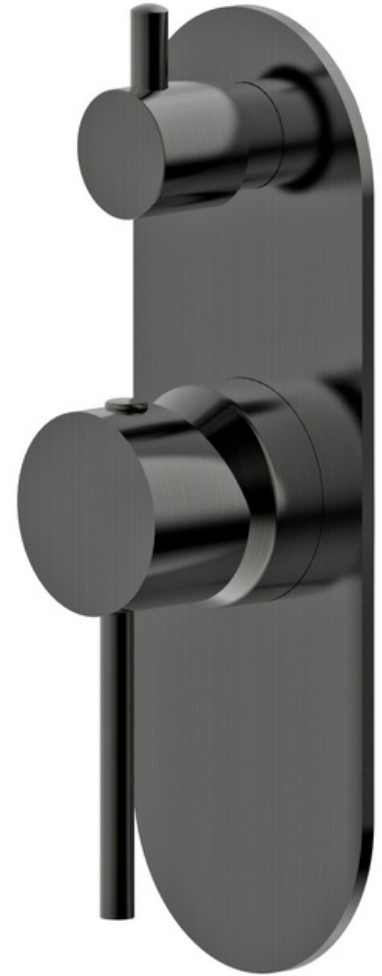

# TAQSIAMBSDGM - Siam Gun Metal Bath/Shower Mixer With Diverter

## DIMENSIONS

Height: 140 mm, Width: 140 mm

## DESCRIPTION

- Solid brass construction with a gun metal finish.
- Incorporates a quality ceramic disc cartridge with a whopping 10-year warranty
- Also available in the ever-popular high gloss chrome, matte black, brushed nickel and brushed gold.