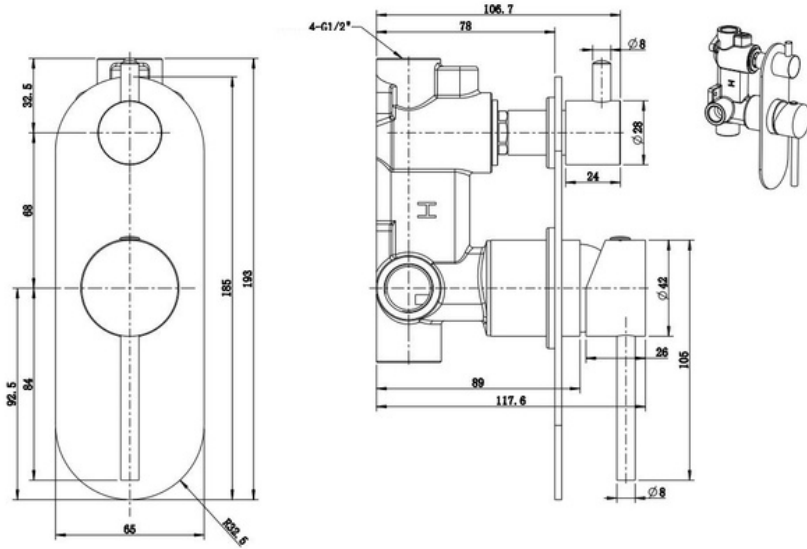

## DIMENSIONS

Height: 140 mm, Width: 140 mm