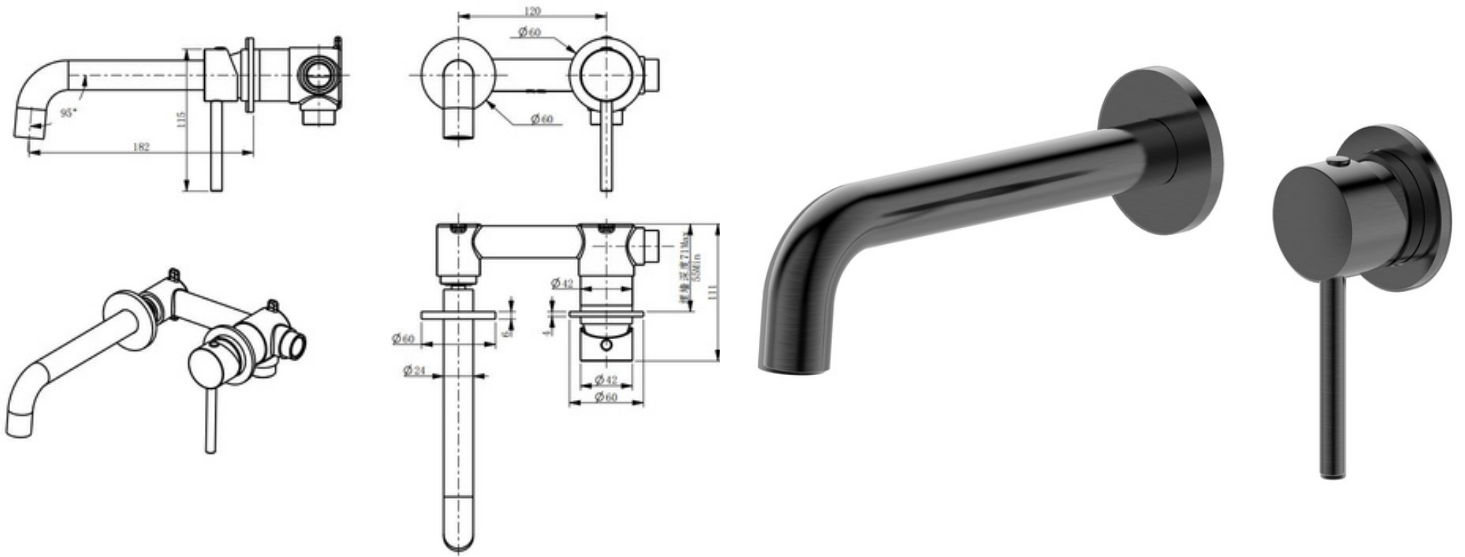

TAQSIAMWBMGM - Siam Gun Metal Wall Basin/Bath Mixer With Spout

DIMENSIONS

Length: 200 mm, Height: 127 mm, Reach: 200 mm

DESCRIPTION

- The Siam is a modern, round, brushed gun metal, wall mounted mixer/spout combo
- It is constructed from solid brass and features a brushed gun metal Finish
- Our high quality internal ceramic disc cartridge technology provides you a supportive but sturdy touch on the mixer which gives you adjustment over power and temperature
- This engine room of technology means greater performance and reliability on every use, we take care of it, so you don't have to worry about it