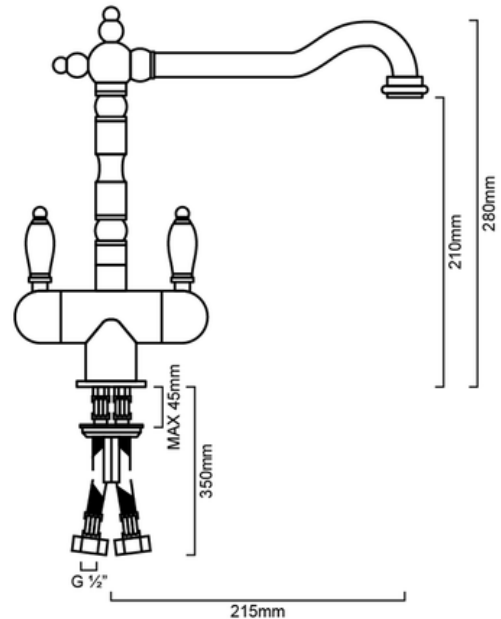

TAQSMABTWIN - Antiqua Brass Gooseneck Twinner Sink Mixer

DIMENSIONS

Reach: 215 mm, Height: 280 mm, Length: 215 mm

DESCRIPTION

- The Antiqua is a traditional, round, brass, twin lever, gooseneck sink mixer
- It is constructed from solid brass and features a high-quality, bronze brass Finish
- The perfect compliment to any Belfast or Farmhouse style sink within a country or heritage style kitchen
- Made in Italy
- Has a swivel spout base
- Incorporates ceramic disc cartridge technology for increased product longevity
- This tap will fit into sink tap holes industry-wide with its 35mm size meaning you can accompany this mixer straight into your kitchen sink.

WELS INFORMATION

WELS LPM: 7.0L

WELS Registration Code: T28337

WELS Licence Number: 0061

WELS Star Rating: 4 Stars

WARRANTY INFORMATION

- 10-Year Cartridge Replacement Warranty / 5 Year Replacement Product Warranty / 1 Year Parts, Labour & Finishes
- Product replacement does not include installation or removal of the original product.
- Check product for damage before installation - installing a damaged product voids the warranty.