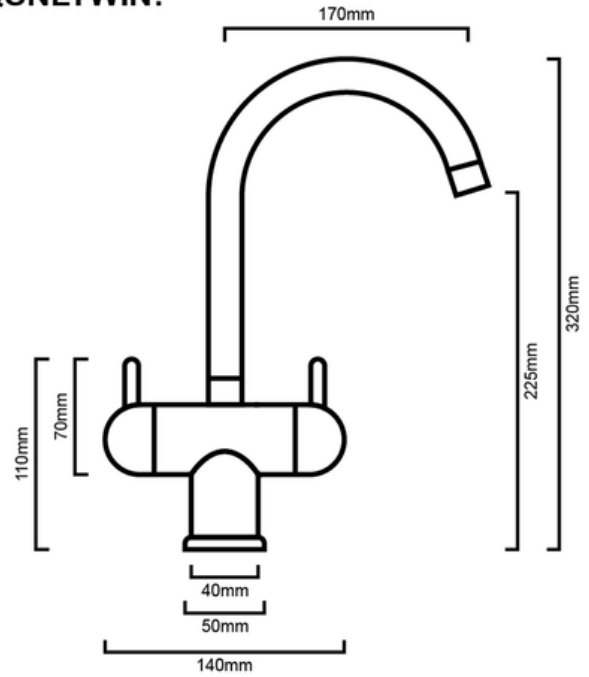

TAQSNLTWIN - Aquila Nuvola Chrome Gooseneck Twinner Sink Mixer

TAQSNLTWIN:

DIMENSIONS

Reach: 170 mm, Height: 320 mm, Width: 140 mm

DESCRIPTION

- The Aquila is a traditional, round, chrome, twin lever, gooseneck sink mixer
- It is constructed from solid brass and features a high gloss, chrome finish
- Made in Italy
- Has a swivel spout base
- Incorporates ceramic disc cartridge technology for increased product longevity
- This tap will fit into sink tap holes industry-wide with its 35mm size meaning you can accompany this mixer straight into your kitchen sink.

WELS INFORMATION

WELS LPM: 7.0L

WELS Licence Number: 0061

WELS Registration Code: T28344

WELS Star Rating: 4 Stars

WARRANTY INFORMATION

- 10 Year Cartridge Replacement Warranty / 5 Year Replacement Product Warranty / 1 Year Parts, Labour & Finishes
- Product replacement does not include installation or removal of the original product.
- Check product for damage before installation - installing a damaged product voids the warranty.