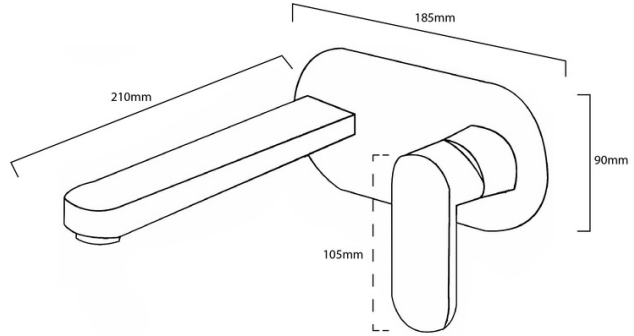

# TAQVWBMGM - Venice Gun Metal Wall Basin/Bath Mixer with Spout

## DIMENSIONS

Wall Plate Width: 185mm

Wall Plate Height: 90mm

Spout Reach: 210mm

Mixer Length: 105mm

## DESCRIPTION

- The Venice is a modern, round, gunmetal, wall-mounted mixer/spout combo
- It is constructed from solid brass and features a PVD Gun Metal finish
- Our high quality internal ceramic disc cartridge technology provides you with a supportive but sturdy touch on the mixer which gives you adjustment overpower and temperature
- This engine room of technology means greater performance and reliability on every use, we take care of it, so you don't have to worry about it